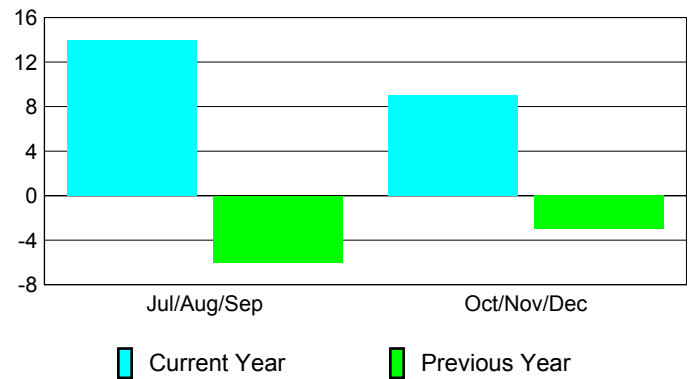

Comparison of Membership Gain/Loss

Current Year Compared to the Previous Year