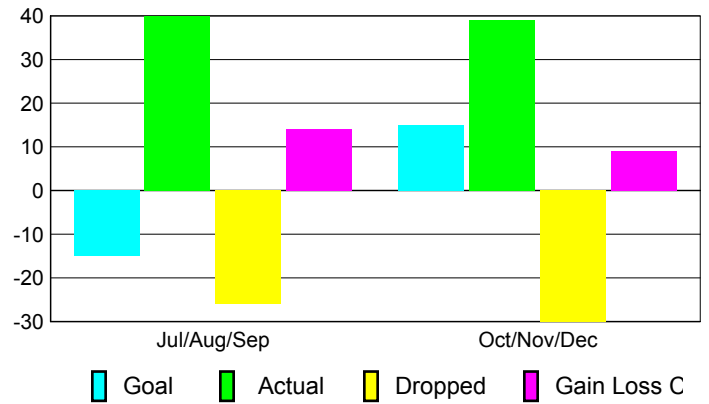

Membership Results 2010-2011

Goal, New, Dropped, Gain/Loss